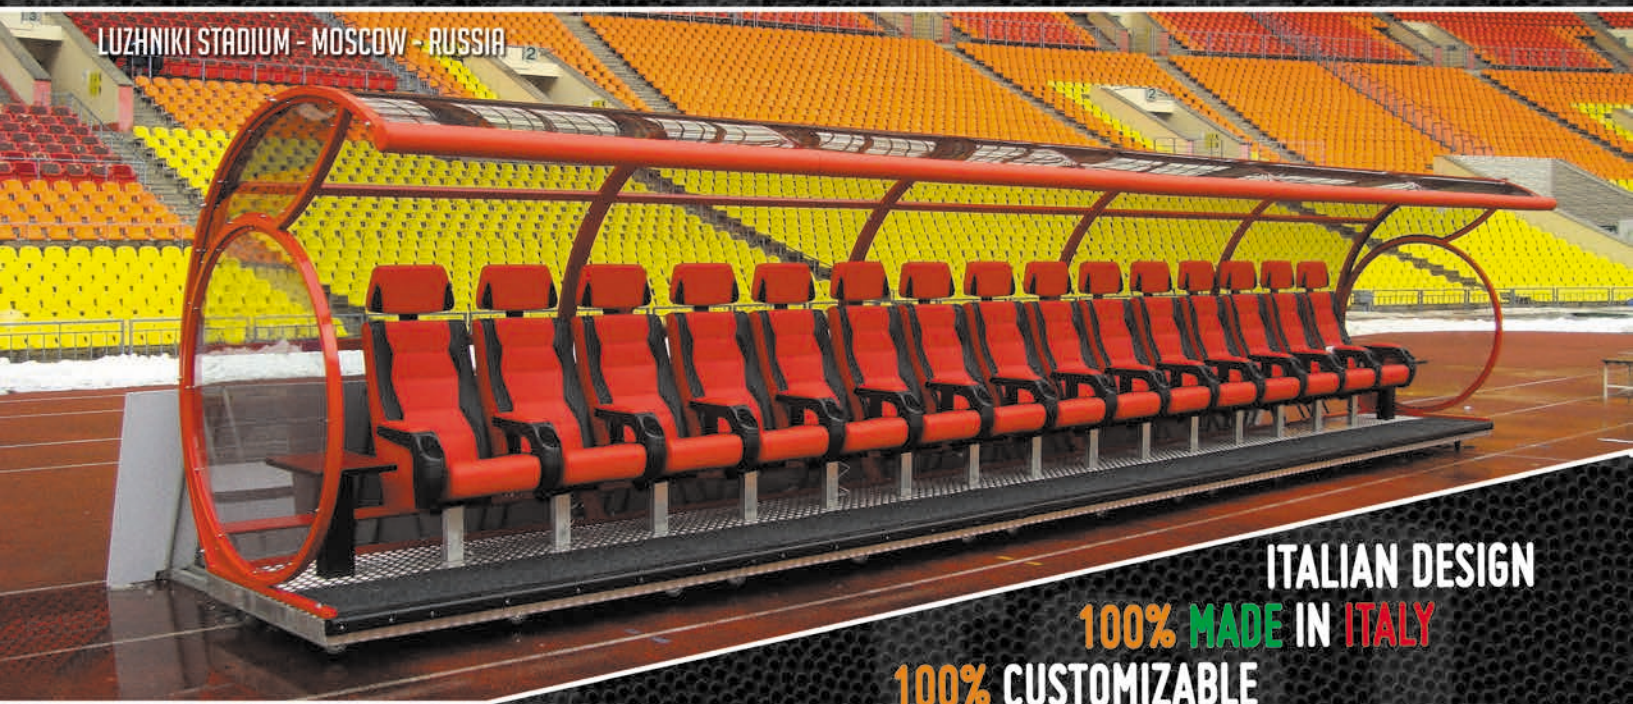

## VIP TEAM SHELTER MOBILE ON PLATFORM THE COOLEST TEAM SHELTER IN THE MARKET!

LUZHNIKI STADIUM - MOSCOW - RUSSIA

ITALIAN DESIGN

100% MADE IN ITALY

100% CUSTOMIZABLE

S04444 LUZHNIKI MODEL **VIP TEAM SHELTER** WITH PLATFORM, ENTIRELY **MOBILE ON WHEELS**. PROTECTIVE SHELL MADE OF HIGH-SECTION STEEL PROFILES HOT DEEP GALVANIZED AND EPOXY PAINTED, SUPPORTING SHADOW (SMOKED EFFECT) 3 MM **SHOCK ABSORBING POLYCARBONATE** ON BACK SIDE AND 8 MM CRYSTAL CLEAR POLYCARBONATE ON SIDE ELEMENTS. PROTECTIVE SHELL INSTALLED ONTO GALVANIZED STEEL PLATFORM **MOBILE ON PIVOTING WHEELS** AND COVERED WITH ALUMINUM PANELS AS WALKING AREA AND FEET RESTING AREA. TEAM SHELTER EQUIPPED **WITH VIP ARMCHAIRS** COVERED IN **FIRST QUALITY SYNTHETIC LEATHER** AND CUSTOMIZABLE WITH ANY LOGO (DIFFERENT MODELS OF VIP SEATS AVAILABLE). SOFT PROTECTIVE PAD APPLIED ON STRUCTURE'S CROSSBAR. COLORS COMBINATION AT **CUSTOMER'S CHOICE!**

R. FERNANDEZ STADIUM - PANAMA

**NEW** INNOVATIVE CURVED LED PROMOTIONAL DISPLAY FOR VIP TEAM SHELTERS. USEFUL TO PROVIDE INFORMATION, PROMOTE SPONSORS, ADVERTISE... TEXT AND ANIMATION OPERATING WITH OR WITHOUT PC. OUTDOOR USE! >>>