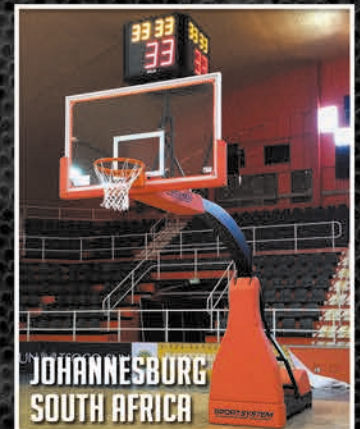

SPORTSYSTEM

WWW.SPORTSYSTEM.IT

HYDROPLAY ACE PORTABLE BASKETBALL BACKSTOP

- > BRAND NEW DESIGN
- > NEW TECHNOLOGY APPLIED
- > TO BE CUSTOMIZED ON COLORS SELECTION

S04100 **HYDROPLAY ACE** PORTABLE BASKETBALL BACKSTOP
MOBILE ON WHEELS. PROJECTION 325 CM. **OLEODYNAMIC ELECTRIC DEVICE** FOR HEIGHT ADJUSTMENT AT REST, **BASKET OR MINI-BASKET POSITIONS**. ELECTRIC DEVICE FOR **INDEPENDENTLY RAISING AND LOWERING** THE TRANSPORT WHEELS. EQUIPPED WITH 12 MM SAFETY TEMPERED GLASS BACKBOARDS WITH PAD AND RED LIGHT DEVICE, RECLINING RINGS WITH NETS.
FIBA APPROVED FOR FIRST LEVEL (INTERNATIONAL) COMPETITIONS.